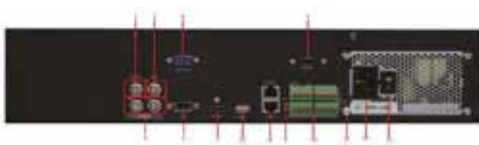

Rear Panel

1. Video out
2. CVBS audio out and VGA audio out
3. Line in
4. RS-232 serial interface
5. VGA interface
6. HDMI interface
7. eSATA interface
8. LAN1, LAN2 network interface
9. Termination switch
10. RS-485 serial interface, keyboard interface, alarm in and alarm out
11. GND
12. 100 ~ 240VAC Power Input
13. Power Switch
14. USB Interface

EI-6640NIR3

Video/Audio input	
IP video input	64-ch
Two-way audio input	1-ch, BNC (2.0 Vp-p, 1 kΩ)
Incoming bandwidth	160Mbps
Video/Audio output	
Recording resolution	5MP / 3MP / 1080P / UXGA / 720P / VGA / 4CIF / DCIF / 2CIF / CIF / QCIF
CVBS output	1-ch, BNC (1.0 Vp-p, 75 Ω) Resolution: 704 × 576 (PAL); 704 × 480 (NTSC)
HDMI output	1-ch, resolution: 1920 × 1080P /60Hz, 1920×1080P / 50Hz, 1600 × 1200 /60Hz, 1280 × 1024 /60Hz, 1280 × 720 /60Hz, 1024 × 768 /60Hz
VGA output	1-ch, resolution: 1920 × 1080P /60Hz, 1600 × 1200 /60Hz, 1280 × 1024 /60Hz, 1280 × 720 /60Hz, 1024 × 768 /60Hz
Audio output	2-ch, BNC (Linear, 600 Ω)
Playback resolution	5MP / 3MP / 1080P / UXGA / 720P / VGA / 4CIF / DCIF / 2CIF / CIF / QCIF
Synchronous playback	16-ch
Hard disk	
SATA	Up to 8 SATA interfaces
eSATA	1 eSATA interface
Capacity	Up to 4TB capacity for each disk
Disk array	
Array type	RAID0, RAID1, RAID5, RAID10
Number of array	4
Number of virtual disk	8
External interface	
Network interface	2, 10M / 100M / 1000M self-adaptive Ethernet interface
Serial interfaces	RS-232, RS-485, RS-485 keyboard
USB interface	3 × USB2.0
Alarm in	16
Alarm out	4
General	
Power supply	100 ~ 240 VAC, 6.3A, 50 ~ 60Hz
Consumption	≤40W
Working temperature	-10°C ~ +55°C (14 °F ~ 131 °F)
Working humidity	10% ~ 90%
Chassis	19-inch rack-mounted 2U chassis
Dimensions (W x D x H)	445 × 470 × 90 mm (17.52" × 18.5" × 3.54")
Weight	≤ 8 kg (17.64 lb) (without hard disk or DVD-R/W)