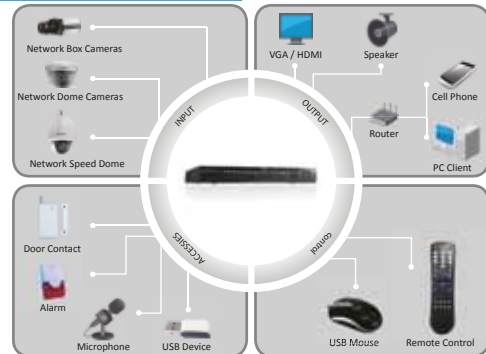

EI-6640-NIR3

Embedded NVR

Key features

- Third-party network cameras supported
- Up to 5 Megapixels resolution recording
- HDMI and VGA output at up to 1920x1080P resolution
- Up to 8 SATA interfaces
- HDD quota and group management
- Dual gigabit network interfaces
- RAID 0,1,5,10 supported

Rear Panel

1. Video out
2. CVBS audio out and VGA audio out
3. Line in
4. RS-232 serial interface
5. VGA interface
6. HDMI interface
7. eSATA interface
8. LAN1, LAN2 network interface
9. Termination switch
10. RS-485 serial interface, keyboard interface, alarm in and alarm out
11. GND
12. 100 ~ 240VAC Power Input
13. Power Switch
14. USB Interface