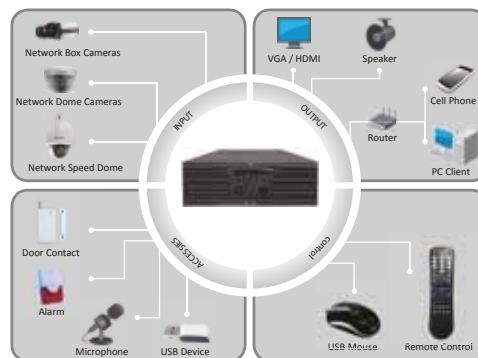

EI-6320-NI4

Embedded NVR

Key features

- Third-party network cameras supported
- Up to 5 Megapixels resolution recording
- HDMI and VGA output at up to 1920×1080P resolution
- Up to 16 SATA interfaces
- HDD quota and group management
- Dual gigabit network interfaces

Rear Panel

1. Video out
2. CVBS audio out and VGA audio out
3. Line in
4. RS-232 serial interface
5. VGA interface
6. HDMI interface
7. eSATA interface
8. LAN1, LAN2 network interface
9. Termination switch
10. RS-485 serial interface, keyboard interface, Alarm in and Alarm out
11. GND
12. 100 ~ 240VAC Power input
13. Power switch
14. USB interface