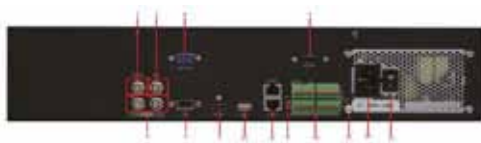

Rear Panel

1. Video out
2. CVBS audio out and VGA audio out
3. Line in
4. RS-232 serial interface
5. VGA interface
6. HDMI interface
7. eSATA interface
8. LAN1, LAN2 network interface
9. Termination switch
10. RS-485 serial interface, keyboard interface, alarm in and alarm out
11. GND
12. 100 ~ 240VAC Power Input
13. Power Switch
14. USB Interface

EI-6320NIR3

Video/Audio input	
IP video input	32-ch
Two-way audio input	1-ch, BNC (2.0 Vp-p, 1 kΩ)
Incoming bandwidth	160Mbps
Video/Audio output	
Recording resolution	5MP / 3MP / 1080P / UXGA / 720P / VGA / 4CIF / DCIF / 2CIF / CIF / QCIF
CVBS output	1-ch, BNC (1.0 Vp-p, 75 Ω) Resolution: 704 × 576 (PAL); 704 × 480 (NTSC)
HDMI output	1-ch, resolution: 1920 × 1080P /60Hz, 1920×1080P / 50Hz, 1600 × 1200 /60Hz, 1280 × 1024 /60Hz, 1280 × 720 /60Hz, 1024 × 768 /60Hz
VGA output	1-ch, resolution: 1920 × 1080P /60Hz, 1600 × 1200 /60Hz, 1280 × 1024 /60Hz, 1280 × 720 /60Hz, 1024 × 768 /60Hz
Audio output	2-ch, BNC (Linear, 600 Ω)
Playback resolution	5MP / 3MP / 1080P / UXGA / 720P / VGA / 4CIF / DCIF / 2CIF / CIF / QCIF
Synchronous playback	16-ch
Hard disk	
SATA	Up to 8 SATA interfaces
eSATA	1 eSATA interface
Capacity	Up to 4TB capacity for each disk
Disk array	
Array type	RAID0, RAID1, RAID5, RAID10
Number of array	4
Number of virtual disk	8
External interface	
Network interface	2, 10M / 100M / 1000M self-adaptive Ethernet interface
Serial interfaces	RS-232, RS-485, RS-485 keyboard
USB interface	3 × USB2.0
Alarm in	16
Alarm out	4
General	
Power supply	100 ~ 240 VAC, 6.3A, 50 ~ 60Hz
Consumption	≤35W
Working temperature	-10°C ~ +55°C (14 °F ~ 131 °F)
Working humidity	10% ~ 90%
Chassis	19-inch rack-mounted 2U chassis
Dimensions (W x D x H)	445 × 470 × 90 mm (17.52" × 18.5" × 3.54")
Weight	≤ 8 kg (17.64 lb) (without hard disk or DVD-R/W)