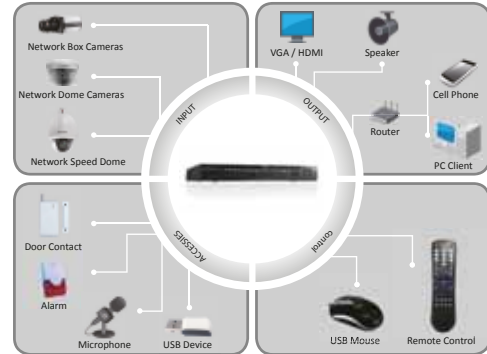

EI-6320-NIR3

Embedded NVR

Key features

- Third-party network cameras supported
- Up to 5 Megapixels resolution recording
- HDMI and VGA output at up to 1920x1080P resolution
- Up to 8 SATA interfaces
- HDD quota and group management
- Dual gigabit network interfaces
- RAID 0,1,5,10 supported

Rear Panel

1. Video out
2. CVBS audio out and VGA audio out
3. Line in
4. RS-232 serial interface
5. VGA interface
6. HDMI interface
7. eSATA interface
8. LAN1, LAN2 network interface
9. Termination switch
10. RS-485 serial interface, keyboard interface, alarm in and alarm out
11. GND
12. 100 ~ 240VAC Power Input
13. Power Switch
14. USB Interface