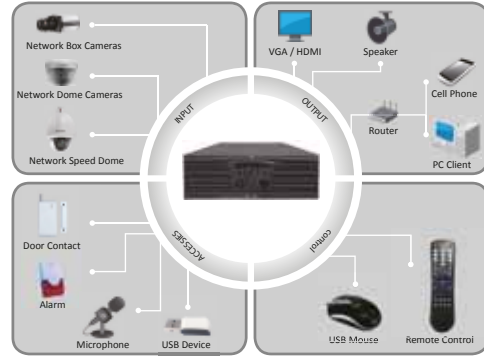

## Embedded NVR

### Key features

- Third-party network cameras supported
- Up to 5 Megapixels resolution recording
- HDMI and VGA output at up to 1920×1080P resolution
- Up to 16 SATA interfaces
- HDD quota and group management
- Dual gigabit network interfaces

### Rear Panel

1. Video out
2. CVBS audio out and VGA audio out
3. Line in
4. RS-232 serial interface
5. VGA interface
6. HDMI interface
7. eSATA interface
8. LAN1, LAN2 network interface
9. Termination switch
10. RS-485 serial interface, keyboard interface, Alarm in and Alarm out
11. GND
12. 100 ~ 240VAC Power input
13. Power switch
14. USB interface

#### Video/Audio input

IP video input	64-ch
Two-way audio input	1-ch, BNC (2.0 Vp-p, 1kΩ)
Incoming bandwidth	160 Mbps