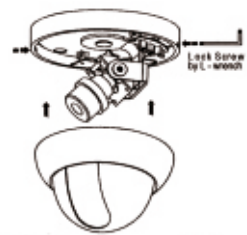

Dimensions

Part name & Dimension

Installation

Step.1

Stick a pad for free-screwing

Step.2

Fix the surface mount bracket by screws on the pad

Step.3

Adjust desired scene by turning and moving the hemisphere by hand

Step.4

Put the dome cover over the base and fix the dome cover on the base by L-wrench

Setup Menu Flow

OSD MENU SETTING

LENS	MANUAL		
	DC		
	VIDEO		
EXPOSURE	SHUTTER	AUTO, 1/60(50), FLK, 1/250, 1/500, 1/1000, 1/2000, 1/4000, 1/5000, 1/10000, 1/100000	
	BRIGHTNESS	0-255	
	AGC	OFF, LOW, MIDDLE, HIGH	
	DWDR	LEVEL	0-35
WHITE BAL	ATW1		
	ATW2		
	ATW.-SET		
MANUAL	COLOR TEMP		
	BLUE		
	RED		
BACKLIGHT	BLC	AREA SEL	AREA1, AREA2
		AREA STATE	ON, OFF
		GAIN	0-255
		HEIGHT	0-4
	WIDTH	0-15	
	LEFT/RIGHT	0-13	
	TOP/BOTTOM	0-11	
	HLC	LEVEL	0-255
MODE		ALL DAY, NIGHT ONLY	
D...>N LEVEL		33-208	
D...>N DELAY		1-30 SEC	
AUTO	N...>D LEVEL	0-80	
	N...>D DELAY	1-30 SEC	
	COLOR		
	B/W	BURST	ON, OFF
		IR GAIN	0-255
		HEIGHT	0-8
WIDTH		0-13	
LEFT/RIGHT	0-2		
TOP/BOTTOM	0-10		
EXIT			
DPC	COVER THE LENS THAN PRESS ENTER KEY		
MOTION	CAM TITLE	ON, OFF	
	AREA SEL	AREA 1-4	
	AREA STATE	ON, OFF	
	HEIGHT	0-13	
	WIDTH	0-13	
	LEFT/RIGHT	0-11	
	TOP/BOTTOM	0-11	
	DEGREE	0-255	
	VIEW	ON, OFF	

OSD MENU SETTING

SPECIAL	PRIVACY	AREA SEL	AREA1-8		
		AREA STATE	ON, OFF		
		HEIGHT	0-133		
		WIDTH	0-180		
		LEFT/RIGHT	0-167		
		TOP/BOTTOM	0-116		
		COLOR	0-15		
		LT	0-110		
	PAR. LINE	LB	0-170		
		RT	0-110		
		RB	0-110		
		F	0-110		
		N	0-110		
		T	0-110		
		LENS SHAD	LEVEL	0-255	
		2DNR	ON, OFF		
	IMAGE ADJ	MIRROR	ON, OFF		
		FONT COLOR	FONT	0-15	
		CONTRAST	ID & TITLE	0-15	
		SHARPNESS	0-51		
DISPLAY		CRT	PED LEVEL	0-63	
			COLOR GAIN	0-255	
			GAMMA	0.5-1.0	
		LCD	PED LEVEL	0-63	
			COLOR GAIN	0-255	
			GAMMA	0.5-1.0	
USER	PED LEVEL	0-63			
	COLOR GAIN	0-255			
NEG. IMAGE	ON, OFF				
COMM ADJ	CAM ID				
	BAUD RATE				
	PROTOCOL				
	DISPLAY ID				
	ID POS				
LANGUAGE	ENGLISH, CHINESE				
VERSION	21 01 10				
RESET	FACTORY	RESET			
EXIT					