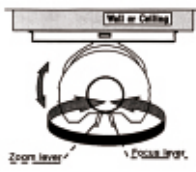

Dimensions

Part name & Dimension

Installation

Step.1

Fix the Camera Base by screws on the ceiling

Step.2

Adjust desired focus and scene by turning and moving Gimbal bracket by hand

Step.3

Put the dome cover over the base

Step.4

Turn it clockwise

Setup Menu Flow

OSD MENU SETTING

LENS	MANUAL		
	DC		
	VIDEO		
EXPOSURE	SHUTTER	AUTO, 1/60(50), FLK, 1/250, 1/500, 1/1000, 1/2000, 1/4000, 1/5000, 1/10000, 1/100000	
	BRIGHTNESS	0-255	
	AGC	OFF, LOW, MIDDLE, HIGH	
	DWDR	LEVEL	0-35
WHITE BAL	ATW1		
	ATW2		
	ATW->SET		
BACKLIGHT	MANUAL	COLOR TEMP	
		BLUE	
		RED	
		AREA SEL	AREA1, AREA2
		AREA STATE	ON, OFF
DAYNIGHT	BLC	GAIN	0-255
		HEIGHT	0-4
		WIDTH	0-15
		LEFT/RIGHT	0-13
		TOP/BOTTOM	0-11
	HLC	LEVEL	0-255
		MODE	ALL DAY, NIGHT ONLY
		D...>N LEVEL	33-208
		D...>N DELAY	1-30 SEC
		N...>D LEVEL	0-80
DPC	AUTO	N...>D DELAY	1-30 SEC
		COLOR	
		BURST	ON, OFF
		IR GAIN	0-255
		HEIGHT	0-8
	B/W	WIDTH	0-13
		LEFT/RIGHT	0-2
		TOP/BOTTOM	0-10
		EXIT	
		COVER THE LENS THAN PRESS ENTER KEY	
MOTION	CAM TITLE	ON, OFF	
		AREA SEL	AREA 1-4
		AREA STATE	ON, OFF
		HEIGHT	0-13
		WIDTH	0-13
		LEFT/RIGHT	0-11
		TOP/BOTTOM	0-11
		DEGREE	0-255
		VIEW	ON, OFF

OSD MENU SETTING

SPECIAL	PRIVACY	AREA SEL	AREA1-8		
		AREA STATE	ON, OFF		
		HEIGHT	0-133		
		WIDTH	0-180		
		LEFT/RIGHT	0-167		
		TOP/BOTTOM	0-116		
		COLOR	0-15		
		LT	0-110		
		LB	0-170		
		RT	0-110		
	PAR. LINE	RB	0-110		
		F	0-110		
		N	0-110		
		T	0-110		
		IMAGE ADJ	LENS SHAD	LEVEL	0-255
			ZDNR	ON, OFF	
			MIRROR	ON, OFF	
			FONT COLOR	FONT	0-15
			CONTRAST	ID & TITLE	0-15
			SHARPNESS		0-51
DISPLAY	CRT		PED LEVEL	0-63	
			COLOR GAIN	0-255	
			GAMMA	0.5-1.0	
	LCD		PED LEVEL	0-63	
		COLOR GAIN	0-255		
		GAMMA	0.5-1.0		
USER	PED LEVEL	0-63			
	COLOR GAIN	0-255			
NEG. IMAGE	ON, OFF				
COMM ADJ	CAM ID				
	BAUD RATE				
	PROTOCOL				
	DISPLAY ID				
	ID POS				
LANGUAGE	ENGLISH, CHINESE				
VERSION	21 01 10				
RESET	FACTORY	RESET			
EXIT					