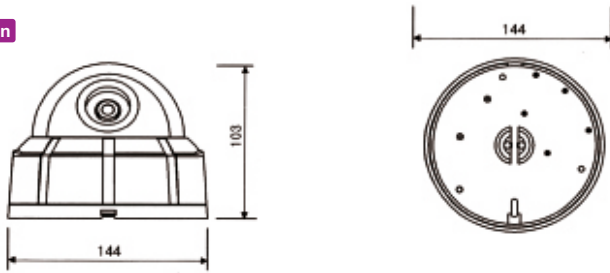

1/3" Sony CCD Indoor Dome Camera, 600 TVL, 2.8~12mm Varifocal Lens, D-WDR

Specifications

TV SYSTEM	NTSC	PAL
Pickup device	1/3" 410K Sony super HAD II color CCD	
Number of pixels	NTSC: 768(H)x494(V) PAL: 752(H)x582(V)	
System of signal	NTSC/PAL	
Horizontal resolution	Color: 600 TV Lines	
Mini illumination	0.1 Lux /F1.2	
Lens	2.8 ~ 12mm DC Auto iris lens	
S/N ratio	>50 dB	
Gamma correction	> 0.45	
Operation temperature	-10 ~ 50°C	
Video output	Composite Video 1.0Vp-p/75Ω	
Vandal Proof	Yes	
DNR	Yes	
Power supply	DC12V 10% 5.0 Watt	

Dimensions

Part name & Dimension

Installation

Step.1

Fix the Camera Base by screws on the ceiling

Step.2

Adjust desired focus and scene by turning and moving Gimbal bracket by hand

Step.3

Put the dome cover over the base

Step.4

Turn it clockwise

Setup Menu Flow

OSD MENU SETTING

LENS	MANUAL		
	DC		
	VIDEO		
EXPOSURE	SHUTTER	AUTO, 1/60(50), FLK, 1/250, 1/500, 1/1000, 1/2000, 1/4000, 1/5000, 1/10000, 1/100000	
	BRIGHTNESS	0-255	
	AGC	OFF, LOW, MIDDLE, HIGH	
	DWDR	LEVEL	0-35
WHITE BAL	ATW1		
	ATW2		
	ATW->SET		
BACKLIGHT	MANUAL	COLOR TEMP	
		BLUE	
		RED	
		AREA SEL	AREA1, AREA2
		AREA STATE	ON, OFF
DAYNIGHT	BLC	GAIN	0-255
		HEIGHT	0-4
		WIDTH	0-15
		LEFT/RIGHT	0-13
		TOP/BOTTOM	0-11
	HLC	LEVEL	0-255
		MODE	ALL DAY, NIGHT ONLY
		D...>N LEVEL	33-208
		D...>N DELAY	1-30 SEC
		N...>D LEVEL	0-80
DPC	AUTO	N...>D DELAY	1-30 SEC
		COLOR	
		BURST	ON, OFF
		IR GAIN	0-255
		HEIGHT	0-8
	B/W	WIDTH	0-13
		LEFT/RIGHT	0-2
		TOP/BOTTOM	0-10
		EXIT	
		COVER THE LENS THAN PRESS ENTER KEY	
MOTION	CAM TITLE	ON, OFF	
		AREA SEL	AREA 1-4
		AREA STATE	ON, OFF
		HEIGHT	0-13
		WIDTH	0-13
		LEFT/RIGHT	0-11
		TOP/BOTTOM	0-11
		DEGREE	0-255
		VIEW	ON, OFF