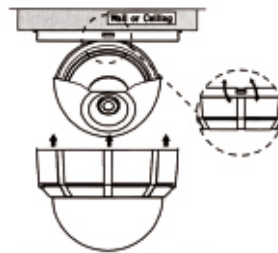

Dimensions

Part name & Dimension

Installation

Step.1

Fix the Camera Base by screws on the ceiling

Step.2

Adjust desired focus and scene by turning and moving Gimbal bracket by hand

Step.3

Put the dome cover over the base

Step.4

Turn it clockwise

Setup Menu Flow

OSD MENU SETTING

LENS	MANUAL		
	DC		
	VIDEO		
EXPOSURE	SHUTTER	AUTO, 1/60(50), FLK, 1/250, 1/500, 1/1000, 1/2000, 1/4000, 1/5000, 1/10000, 1/100000	
	BRIGHTNESS	0-255	
	AGC	OFF, LOW, MIDDLE, HIGH	
	DWDR	LEVEL	0-35
WHITE BAL	ATW1		
	ATW2		
	ATW->SET		
BACKLIGHT	MANUAL	COLOR TEMP	
		BLUE	
		RED	
		AREA SEL	AREA1, AREA2
		AREA STATE	ON, OFF
DAYNIGHT	BLC	GAIN	0-255
		HEIGHT	0-4
		WIDTH	0-15
		LEFT/RIGHT	0-13
		TOP/BOTTOM	0-11
	HLC	LEVEL	0-255
		MODE	ALL DAY, NIGHT ONLY
		D...>N LEVEL	33-208
		D...>N DELAY	1-30 SEC
		N...>D LEVEL	0-80
DPC	AUTO	N...>D DELAY	1-30 SEC
		COLOR	
		BURST	ON, OFF
		IR GAIN	0-255
		HEIGHT	0-8
	B/W	WIDTH	0-13
		LEFT/RIGHT	0-2
		TOP/BOTTOM	0-10
		EXIT	
		COVER THE LENS THAN PRESS ENTER KEY	
MOTION	CAM TITLE	ON, OFF	
		AREA SEL	AREA 1-4
		AREA STATE	ON, OFF
		HEIGHT	0-13
		WIDTH	0-13
		LEFT/RIGHT	0-11
		TOP/BOTTOM	0-11
		DEGREE	0-255
		VIEW	ON, OFF

OSD MENU SETTING

SPECIAL	PRIVACY	AREA SEL	AREA1-8		
		AREA STATE	ON, OFF		
		HEIGHT	0-133		
		WIDTH	0-180		
		LEFT/RIGHT	0-167		
		TOP/BOTTOM	0-116		
		COLOR	0-15		
		LT	0-110		
		LB	0-170		
		RT	0-110		
	PAR. LINE	RB	0-110		
		F	0-110		
		N	0-110		
		T	0-110		
		IMAGE ADJ	LENS SHAD	LEVEL	0-255
			ZDNR	ON, OFF	
			MIRROR	ON, OFF	
			FONT COLOR	FONT	0-15
			CONTRAST	ID & TITLE	0-15
			SHARPNESS		0-51
DISPLAY	CRT		PED LEVEL	0-63	
			COLOR GAIN	0-255	
			GAMMA	0.5-1.0	
	LCD		PED LEVEL	0-63	
		COLOR GAIN	0-255		
		GAMMA	0.5-1.0		
USER	PED LEVEL	0-63			
	COLOR GAIN	0-255			
NEG. IMAGE	ON, OFF				
COMM ADJ	CAM ID				
	BAUD RATE				
	PROTOCOL				
	DISPLAY ID				
	ID POS				
LANGUAGE	ENGLISH, CHINESE				
VERSION	21 01 10				
RESET	FACTORY	RESET			
EXIT					