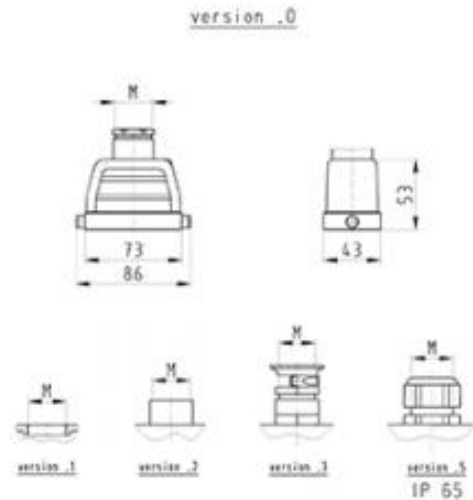

## Datasheet

Art.No. 71.352.1035.1

Hood BAS GOT GI 10 M20 A1

revos BASIC 500V size 10 hood with threaded collar M20, top cable entry, single locking lever

Art.No.	71.352.1035.1
EAN	4015573622241
Order unit	1 pieces

### Model

DIN-size	10
Model	male
Locking mechanism	Single locking lever
Cable entry	Above
Type of cable	Thread
With cable screw gland	No
Thread size M	20
Hinged lid	No
EMC-version	No