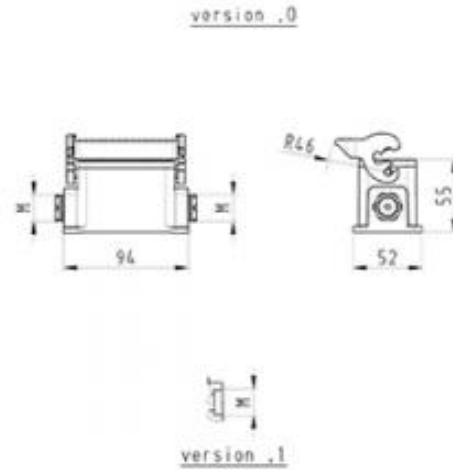

Datasheet

Art.No. 71.330.1035.1

Bottom BAS GUT GL 10 M20 A1

revos BASIC 500V size 10 closed-bottom base with 2 threaded collars M20, single locking lever

Art.No.	71.330.1035.1
EAN	4015573620858
Order unit	1 pieces

Model

DIN-size	10
Model	Surface mounting (base)
Locking mechanism	Single locking lever
Cable entry	Two-sided
Type of cable	Thread
With cable screw gland	No
Thread size M	20
Hinged lid	No
EMC-version	No