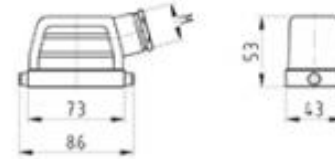

## Datasheet

Art.No. 71.350.1035.1

Hood BAS GOT GG 10 M20 A1

revos BASIC 500V size 10 hood with threaded collar M20, lateral cable entry, single locking lever

version .0

Art.No.	71.350.1035.1
EAN	4015573621787
Order unit	1 pieces

### Model

DIN-size	10
Model	male
Locking mechanism	Single locking lever
Cable entry	Sideways
Type of cable	Thread
With cable screw gland	Yes
Thread size M	20
Hinged lid	No
EMC-version	No