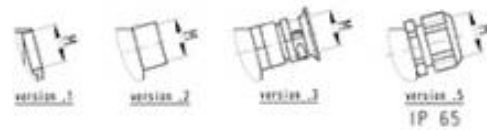

## Datasheet

Art.No. 71.350.1035.1

Hood BAS GOT GG 10 M20 A1

revos BASIC 500V size 10 hood with threaded collar M20, lateral cable entry, single locking lever

version .0

Art.No.	71.350.1035.1
EAN	4015573621787
Order unit	1 pieces

### Model

DIN-size	10
Model	male
Locking mechanism	Single locking lever
Cable entry	Sideways
Type of cable	Thread
With cable screw gland	Yes
Thread size M	20
Hinged lid	No
EMC-version	No