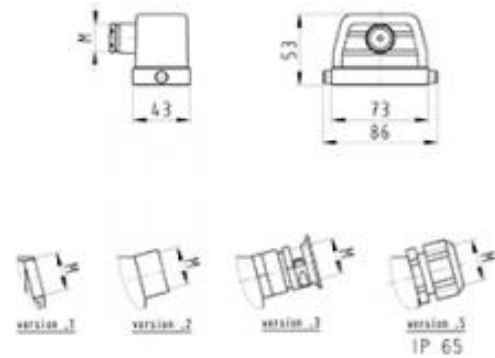

Datasheet

Art.No. 71.354.1035.1

Hood BAS GOT GI 10 M25 A2

revos BASIC 500V size 10 hood with threaded collar M25, top cable entry, single locking lever

version .0

Art.No.	71.354.1035.1
EAN	4015573651401
Order unit	1 pieces

Model

DIN-size	10
Model	male
Locking mechanism	Single locking lever
Cable entry	Above
Type of cable	Thread
With cable screw gland	No
Thread size M	25
Hinged lid	No
EMC-version	No

Classification

ECLASS 8.1	27440202: Housing for industrial connectors
ETIM 6.0	: EC000437