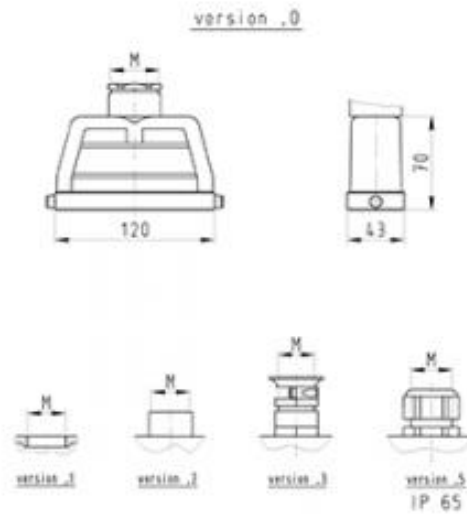

Datasheet

Art.No. 71.352.2435.1

Hood BAS GOT GI 24 M25 A1

revos BASIC 500V size 24 hood with threaded collar M25, top cable entry, single locking lever

Art.No.	71.352.2435.1
EAN	4015573622302
Order unit	1 pieces

Model

DIN-size	24
Model	male
Locking mechanism	Single locking lever
Cable entry	Above
Type of cable	Thread
With cable screw gland	No
Thread size M	25
Hinged lid	No
EMC-version	No

Classification

ECLASS 8.1	27440202: Housing for industrial connectors
ETIM 6.0	: EC000437