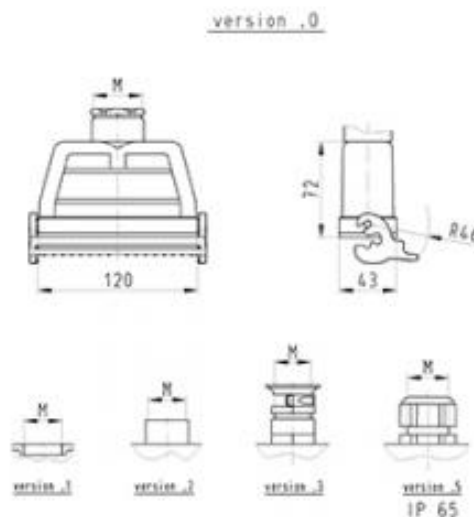

Datasheet

Art.No. 71.372.2435.1

Hood BAS GOT GL 24 M25 A1

revos BASIC 500V size 24 hood for cable-to-cable couplings with threaded collar M25, top cable entry, single locking lever

| | |
|------------|---------------|
| Art.No. | 71.372.2435.1 |
| EAN | 4015573627475 |
| Order unit | 1 pieces |

Model

| | |
|------------------------|----------------------|
| DIN-size | 24 |
| Model | Cable coupler |
| Locking mechanism | Single locking lever |
| Cable entry | Above |
| Type of cable | Thread |
| With cable screw gland | No |
| Thread size M | 25 |
| Hinged lid | No |
| EMC-version | No |