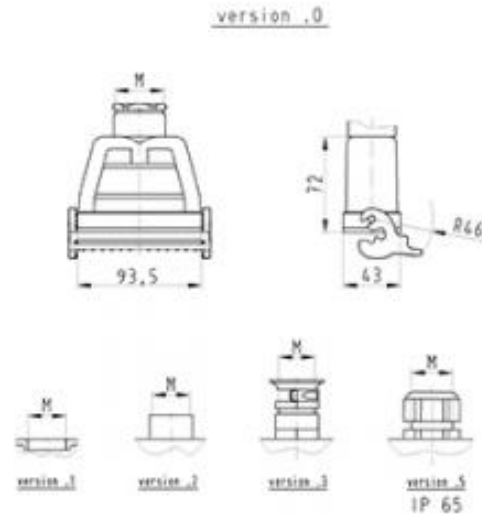

## Datasheet

Art.No. 71.372.1635.1

Hood BAS GOT GL 16 M25 A1

revos BASIC 500V size 16 hood for cable-to-cable couplings with threaded collar M25, top cable entry, single locking lever

Art.No.	71.372.1635.1
EAN	4015573627444
Order unit	1 pieces

## Technical data

### Model

DIN-size	16
Model	Cable coupler
Locking mechanism	Single locking lever
Cable entry	Above
Type of cable	Thread
With cable screw gland	No
Thread size M	25
Hinged lid	No
EMC-version	No