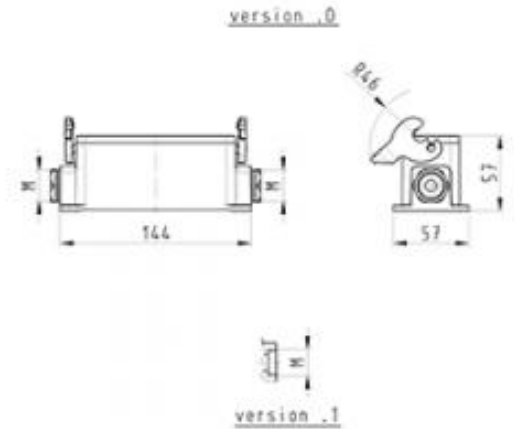

## Datasheet

Art.No. 71.330.2435.1

Bottom BAS GUT GL 24 M25 A1

revos BASIC 500V size 24 closed-bottom base with 2 threaded collars M25, single locking lever

Art.No.	71.330.2435.1
EAN	4015573620896
Order unit	1 pieces

### Model

DIN-size	24
Model	Surface mounting (base)
Locking mechanism	Single locking lever
Cable entry	Two-sided
Type of cable	Thread
With cable screw gland	No
Thread size M	25
Hinged lid	No
EMC-version	No