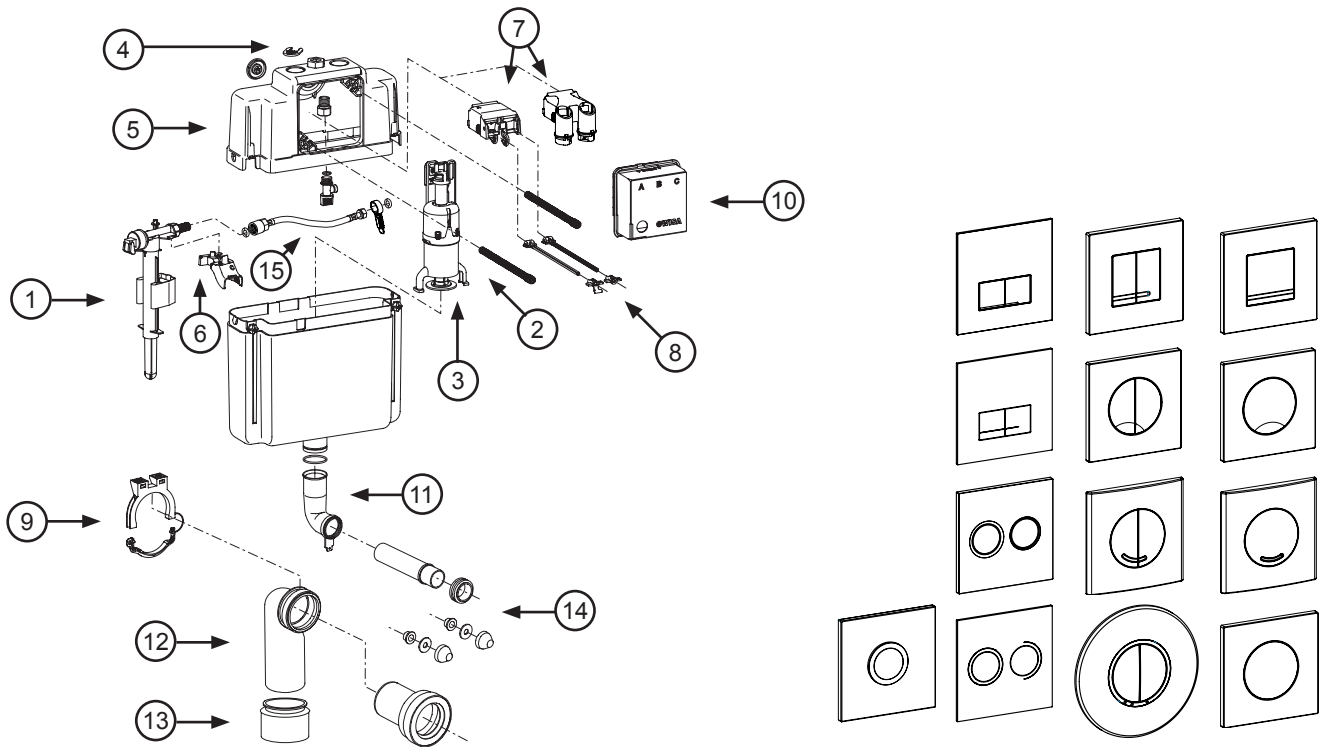

BUILT-IN TANK MODEL XS

ART.NR.	DESCRIPTION
1	8035432571 Universal float valve
2	8050801525 Flush mechanism XS including rubber seal
3	1411988440 Flush mechanism rubber seal 28 x 65 x 3
	8050390037 Bag of flush mechanism rubber seal 28 x 65 x 3 (5 pc.)
4	8050887175 Grip nut
5	8050887113 Cistern lid WISA XS
6	8050887079 Bridging piece for float valve
7	8050390034 Clamp with control hooks, mechanical
	8050390032 Clamp with control hooks, pneumatic
8	8050390108 Set of fixation pins and control pins for XS FI panels
	8050390109 Set of fixation pins and control pins for XS DF panels
9	8050887097 Discharge elbow fixation bracket
10	8050887145 Masonry aid front
11	8050887355 Flush pipe WISA XS with tongue
	8050390061 Set rubber seals for flush pipe and discharge elbow 90 mm
12	8050887362 Discharge elbow PE 90 x 90 mm
13	8050887363 Adaptor 90 x 110 mm
14	8050390080 WC connection kit L=230 mm
	8050390081 WC connection kit L=300 mm
15	8050802329 Water connection flexible hose
	8050802325 Water connection flexible hose Eurocone inside
	8050802326 Water connection flexible hose 1/2" inside