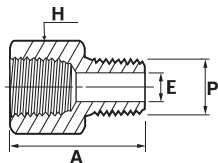

P-MFAA

Adapter

(Female NPT to male NPT)

| Part Number | P PipeSize | A | E | H Hex |
|-------------|---------------|------|------|----------|
| P-MFAA - 2N | 1/8 | 27.4 | 4.8 | 14.2 |
| P-MFAA - 4N | 1/4 | 35.6 | 7.1 | 19.05 |
| P-MFAA - 6N | 3/8 | 37.8 | 9.6 | 22.2 |
| P-MFAA - 8N | 1/2 | 49.0 | 11.9 | 26.9 |
| P-MFAA -12N | 3/4 | 50.3 | 15.7 | 31.7 |
| P-MFAA -16N | 1 | 58.0 | 22.3 | 41.2 |