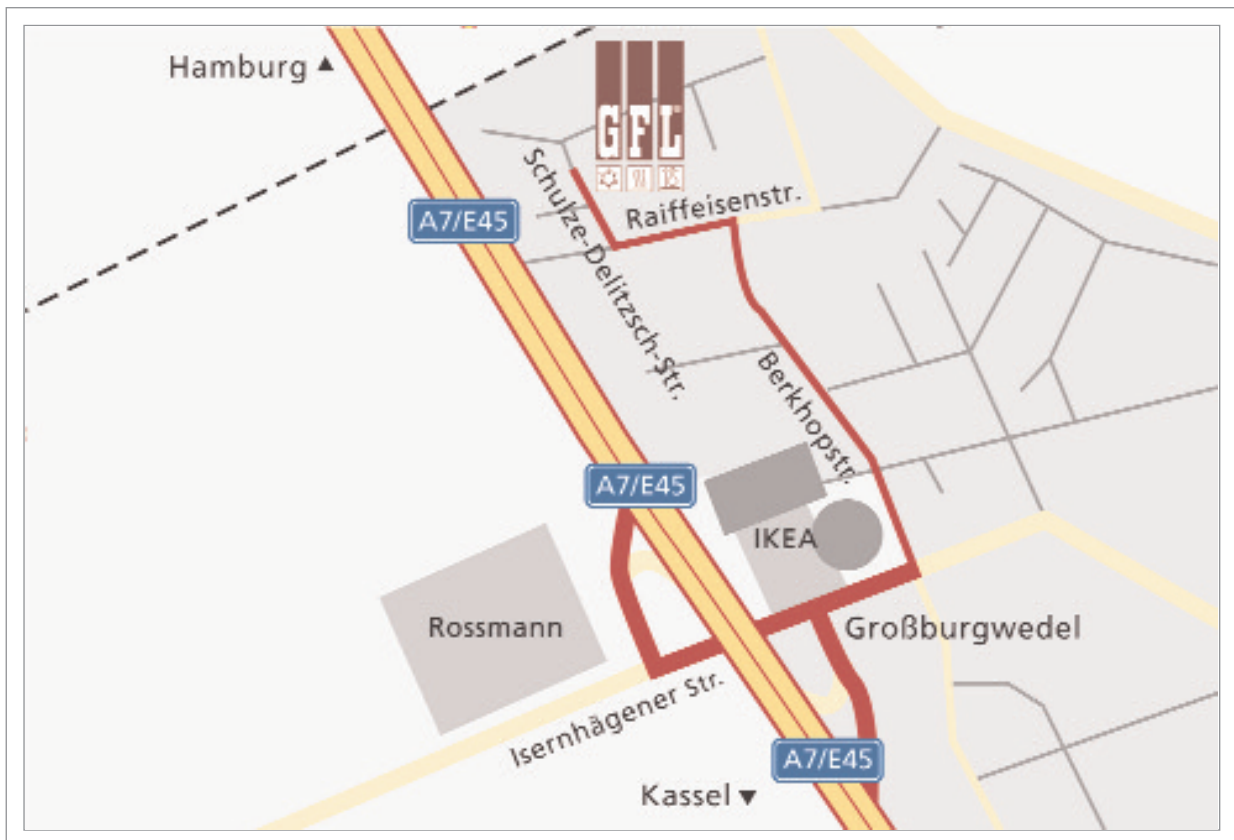

■ Visit us at Großburgwedel

Have a good trip to GFL.

If you approach GFL from the East, the West or the South, the safest way to reach us will be via the Motorway Interchange Hanover East (Hannover-Ost) where the two motorways A2/E30 (Berlin/Dortmund) and A7/E45 (Hamburg/Kassel) cross. Take the A7/E45 north towards Hamburg. The exit Großburgwedel is approx 12 km from the Motorway Interchange.

■ Visit us at Schulze-Delitzsch-Straße

Welcome at GFL.

Then you pass the first set of traffic lights and turn right on Isernhägener Straße. If you approach GFL from Hamburg, exit at Großburgwedel and turn left on Isernhägener Straße.

After approx 300/380m you will reach the second set of traffic lights. Turn left into Berkhopstr.

Follow the road for approx 540m before turning left into Raiffeisenstr. and then after 160m left into Schulze-Delitzsch-Straße. You have reached us. Welcome at GFL.