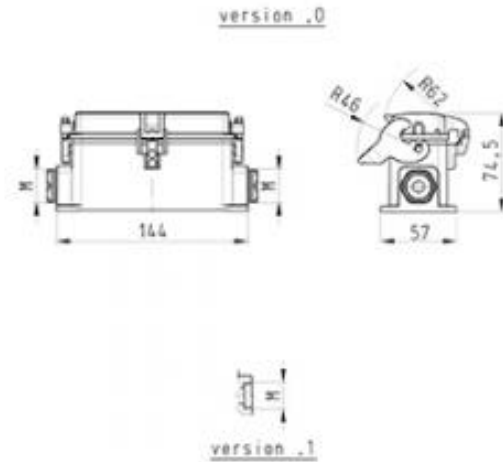

Datasheet

Art.No. 71.340.2435.1

Bottom BAS GUT GR 24 M25 A1

revos BASIC 500V size 24 closed-bottom base with 2 threaded collars M25, with cover, single locking lever

Art.No.	71.340.2435.1
EAN	4015573624924
Order unit	1 pieces

Model

DIN-size	24
Model	Surface mounting (base)
Locking mechanism	Single locking lever
Cable entry	Two-sided
Type of cable	Thread
With cable screw gland	No
Thread size M	25
Hinged lid	Yes
EMC-version	No

Drawings

Bohrbild /Cut out

Dimensions: 144, 56,5, M, M, 132, 45, 117, 79, 57, 19,5, R4,6

Varianten/Variants

71.340.2435.1	BAS GUT GR 24 M25 A1	Seiteneinbohrung /Thread hole	X
71.340.2435.0	BAS GUT GR 24 M25 A0	Kabelverschraubung (GUT), IP54 montiert /Cable gland (GUT), IP54 assembled	

GEHÄUSEUNTERTEIL
 Baugröße 24-Kabelabgange 24M25
 Housing size 24-cable outlet 24M25