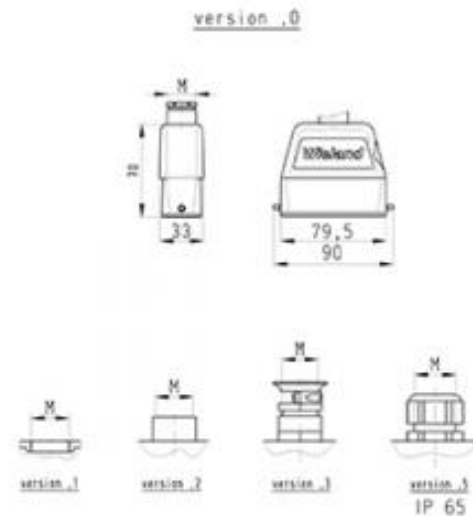

## Datasheet

Art.No. 76.352.2535.1

Hood HD GOT GI 25 M20 50 A1

revos HD size 16/25 hood with threaded collar M20, top cable entry, single locking lever

Art.No.	76.352.2535.1
EAN	4015573625860
Order unit	1 pieces

## Technical data

### Model

DIN-size	16/25
Model	male
Locking mechanism	Single locking lever
Cable entry	Above
Type of cable	Thread
With cable screw gland	No
Thread size M	20
Hinged lid	No
EMC-version	No

**Classification**