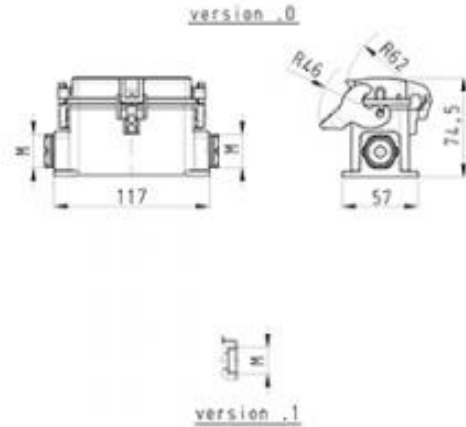

Datasheet

Art.No. 71.340.1635.1

Bottom BAS GUT GR 16 M25 A1

revos BASIC 500V size 16 closed-bottom base with 2 threaded collars M25, with cover, single locking lever

Art.No.	71.340.1635.1
EAN	4015573624849
Order unit	1 pieces

Model

DIN-size	16
Model	Surface mounting (base)
Locking mechanism	Single locking lever
Cable entry	Two-sided
Type of cable	Thread
With cable screw gland	No
Thread size M	25
Hinged lid	Yes
EMC-version	No

GEHAUSEUNTERTEIL
 Baugröße 16-Kabelgröße 2-M25
 Housing size 16-cable outlet 2-M25