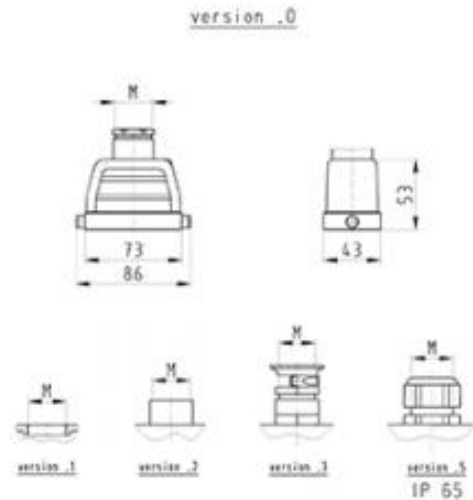

Datasheet

Art.No. 71.352.1035.1

Hood BAS GOT GI 10 M20 A1

revos BASIC 500V size 10 hood with threaded collar M20, top cable entry, single locking lever

Art.No.	71.352.1035.1
EAN	4015573622241
Order unit	1 pieces

Model

DIN-size	10
Model	male
Locking mechanism	Single locking lever
Cable entry	Above
Type of cable	Thread
With cable screw gland	No
Thread size M	20
Hinged lid	No
EMC-version	No

Classification

ECLASS 8.1	27440202: Housing for industrial connectors
ETIM 6.0	: EC000437