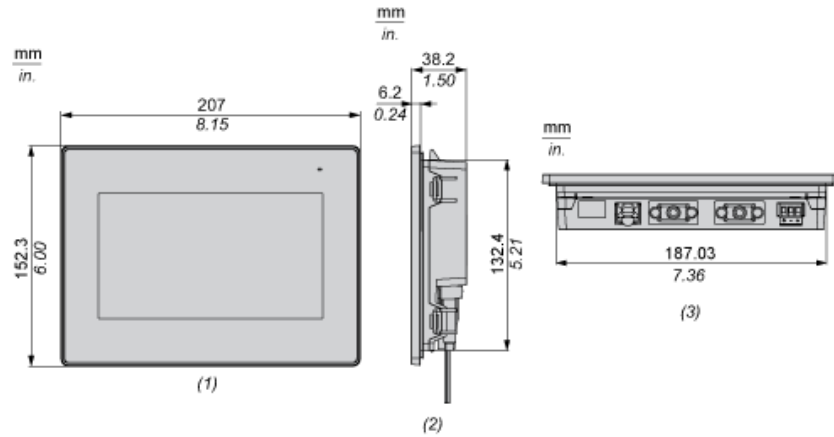

Dimensions

External Dimensions

- (1) Front
- (2) Right
- (3) Bottom

Installation with Installation Fasteners

- (1) Front
- (2) Right
- (3) Left
- (4) Top
- (5) Bottom

(6) Rear

Dimensions with Cables

- (1) Rear
- (2) Right
- (3) Left
- (4) Top
- (5) Bottom

Mounting

Panel Cut Dimensions

A		B		C		R	
mm	in.	mm	in.	mm	in.	mm	in.
190 ^{±1}	7.48 ^{±0.04}	135 ^{±0.7}	5.31 ^{±0.03}	1...5	0.04...0.19	3 max	0.12 max.

Installation Fasteners Dimensions

Installation Requirements