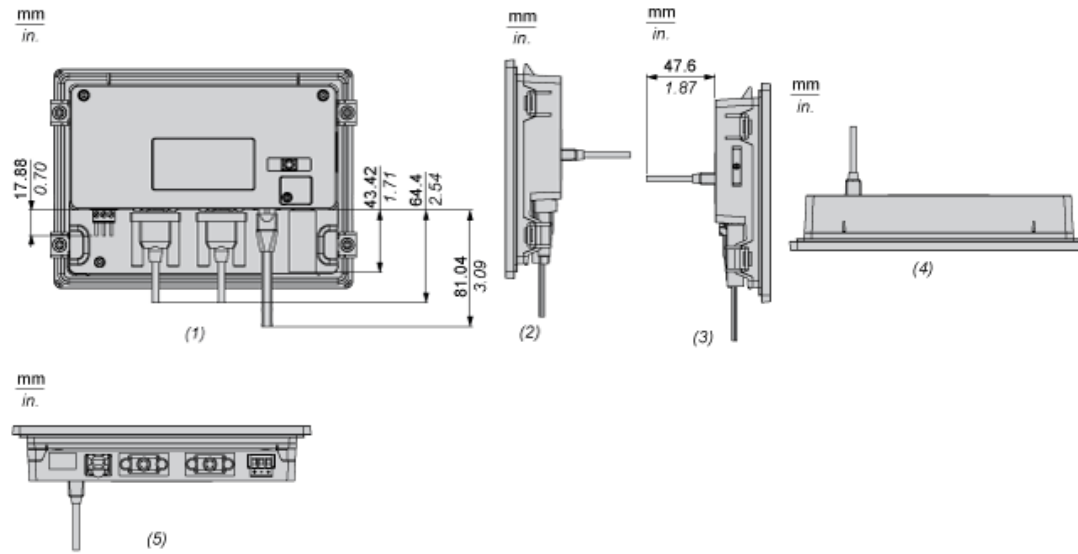

Dimensions

External Dimensions

- (1) Front
- (2) Right
- (3) Bottom

Installation with Installation Fasteners

- (1) Front
- (2) Right
- (3) Left
- (4) Top
- (5) Bottom

(6) Rear

Dimensions with Cables

- (1) Rear
- (2) Right
- (3) Left
- (4) Top
- (5) Bottom

Mounting

Panel Cut Dimensions

A		B		C		R	
mm	in.	mm	in.	mm	in.	mm	in.
190 ^{±1}	7.48 ^{±0.04}	135 ^{±0.7}	5.31 ^{±0.03}	1...5	0.04...0.19	3 max	0.12 max.

Installation Fasteners Dimensions

Installation Requirements