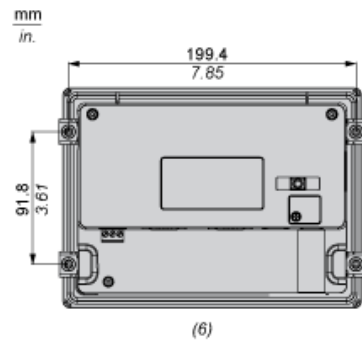

Dimensions

External Dimensions

- (1) Front
- (2) Right
- (3) Bottom

Installation with Installation Fasteners

- (1) Front
- (2) Right
- (3) Left
- (4) Top
- (5) Bottom

(6) Rear

Dimensions with Cables

- (1) Rear
- (2) Right
- (3) Left
- (4) Top
- (5) Bottom

Mounting

Panel Cut Dimensions

A		B		C		R	
mm	in.	mm	in.	mm	in.	mm	in.
190 ^{±1}	7.48 ^{±0.04}	135 ^{±0.7}	5.31 ^{±0.03}	1...5	0.04...0.19	3 max	0.12 max.

Installation Fasteners Dimensions

Installation Requirements