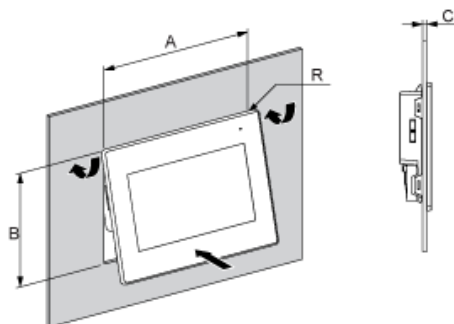

Dimensions

External Dimensions

- (1) Front
- (2) Right
- (3) Bottom

Installation with Installation Fasteners

- (1) Front
- (2) Right
- (3) Left
- (4) Top
- (5) Bottom

(6) Rear

Dimensions with Cables

- (1) Rear
- (2) Right
- (3) Left
- (4) Top
- (5) Bottom

Mounting

Panel Cut Dimensions

A		B		C		R	
mm	in.	mm	in.	mm	in.	mm	in.
190 ^{±1}	7.48 ^{±0.04}	135 ^{±0.7}	5.31 ^{±0.03}	1...5	0.04...0.19	3 max	0.12 max.

Installation Fasteners Dimensions

Installation Requirements