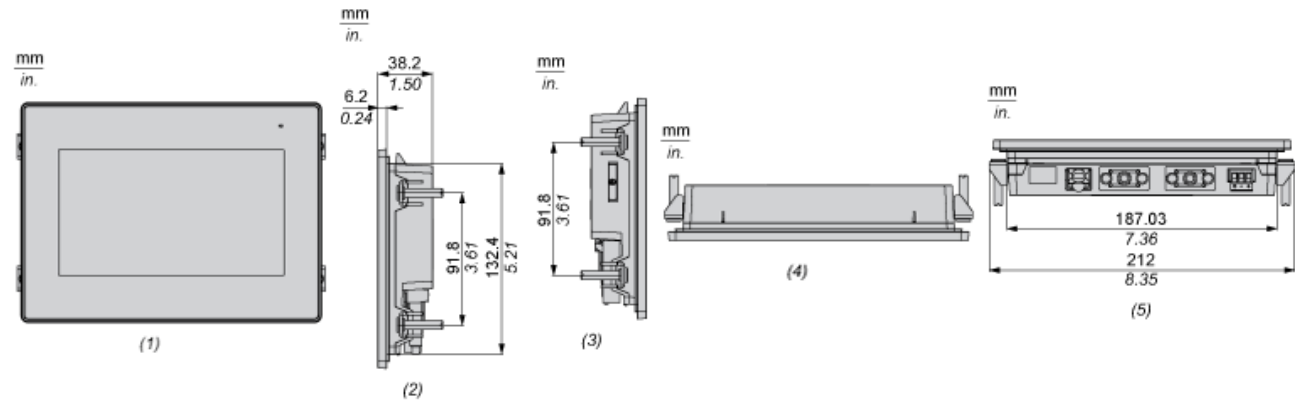

Environment

Quality labels	CE
Ambient air temperature for operation	0...50 °C
Ambient air temperature for storage	-20...60 °C
IP degree of protection	IP65 (front panel)

Offer Sustainability

Sustainable offer status	Green Premium product
REACH Regulation	REACH Declaration
EU RoHS Directive	Pro-active compliance (Product out of EU RoHS legal scope) EU RoHS Declaration
Mercury free	Yes
RoHS exemption information	Yes
China RoHS Regulation	China RoHS declaration
Environmental Disclosure	Product Environmental Profile
Circularity Profile	End of Life Information

Dimensions

External Dimensions

- (1) Front
- (2) Right
- (3) Bottom

Installation with Installation Fasteners

- (1) Front
- (2) Right
- (3) Left
- (4) Top
- (5) Bottom

(6) Rear

Dimensions with Cables

- (1) Rear
- (2) Right
- (3) Left
- (4) Top
- (5) Bottom

Mounting

Panel Cut Dimensions

A		B		C		R	
mm	in.	mm	in.	mm	in.	mm	in.
190 ^{±1}	7.48 ^{±0.04}	135 ^{±0.7}	5.31 ^{±0.03}	1...5	0.04...0.19	3 max	0.12 max.

Installation Fasteners Dimensions

Installation Requirements