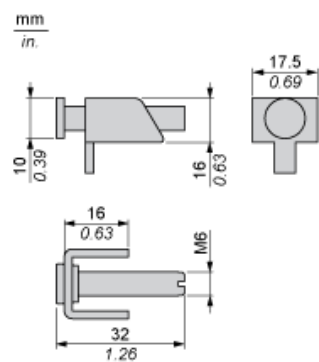

Dimensions

External Dimensions

- (1) Front
- (2) Right
- (3) Bottom

Installation with Installation Fasteners

- (1) Front
- (2) Right
- (3) Left
- (4) Top
- (5) Bottom

(6) Rear

Dimensions with Cables

- (1) Rear
- (2) Right
- (3) Left
- (4) Top
- (5) Bottom

Mounting

Panel Cut Dimensions

A		B		C		R	
mm	in.	mm	in.	mm	in.	mm	in.
190 ^{±1}	7.48 ^{±0.04}	135 ^{±0.7}	5.31 ^{±0.03}	1...5	0.04...0.19	3 max	0.12 max.

Installation Fasteners Dimensions

Installation Requirements