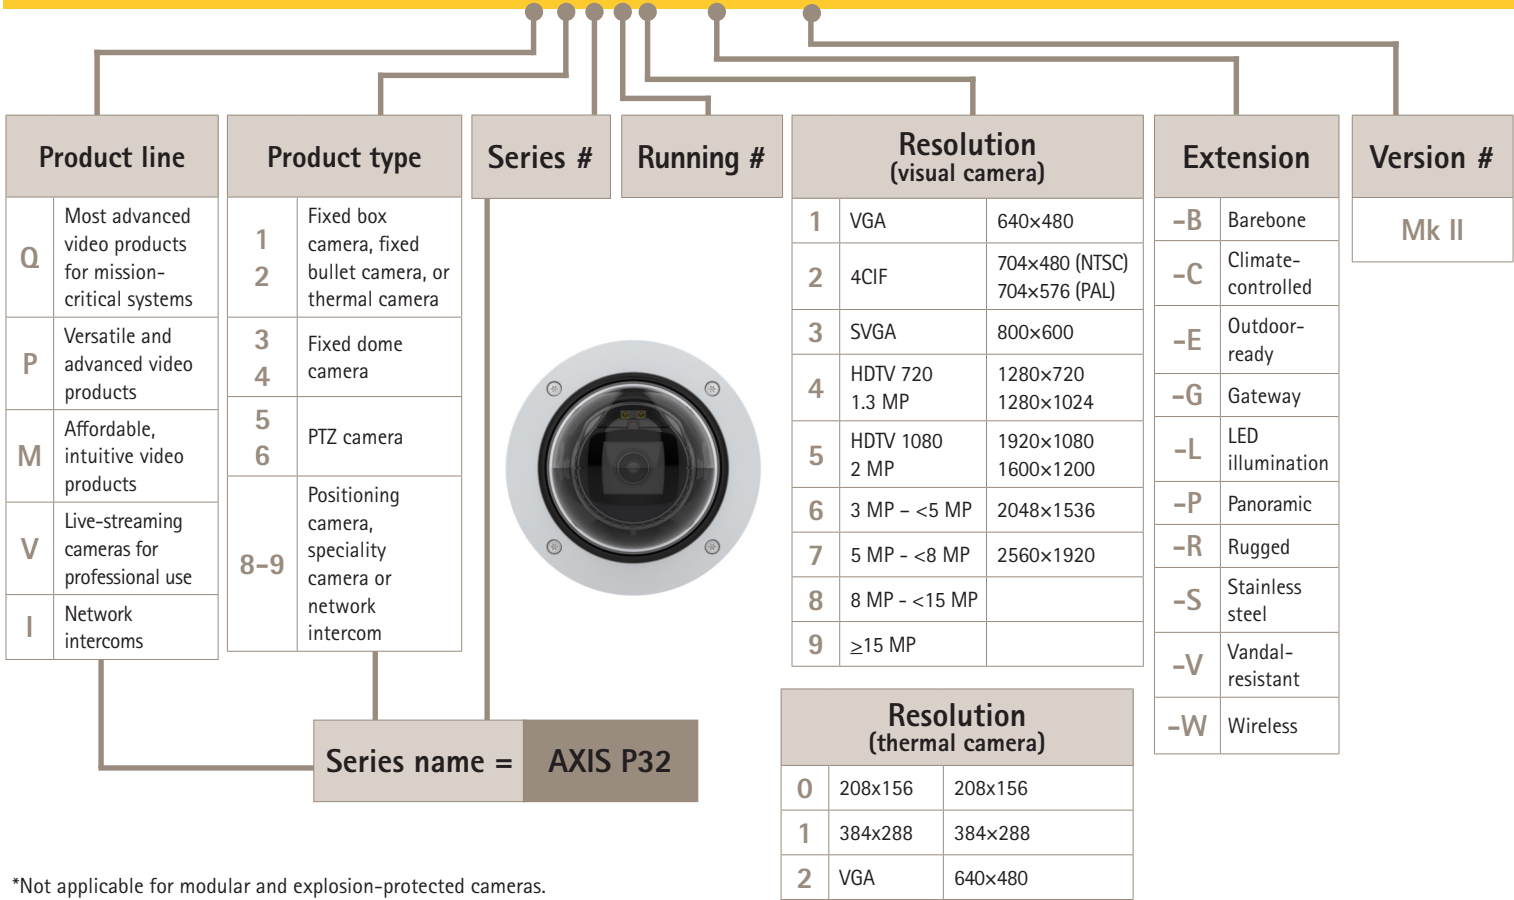

# Product naming structure

## AXIS P3265-LVE Mk II Network Camera

\*Not applicable for modular and explosion-protected cameras.