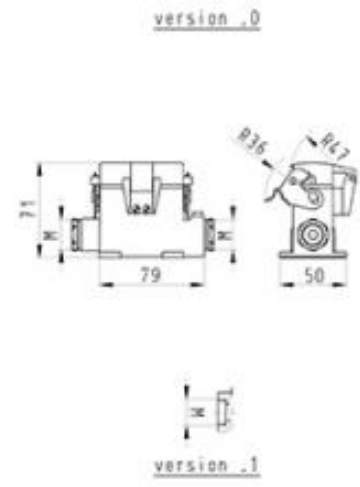

Datasheet

Art.No. 76.440.1535.1

Bottom HD GUT MR 15 M20 50 A1

revos HD size 10/15 closed-bottom base with 2 threaded collar M20, with cover, single locking lever

Art.No.	76.440.1535.1
EAN	4015573822771
Order unit	1 pieces

Model

DIN-size	10/15
Model	Surface mounting (base)
Locking mechanism	Single locking lever
Cable entry	Two-sided
Type of cable	Thread
With cable screw gland	No
Thread size M	20
Hinged lid	Yes
EMC-version	No