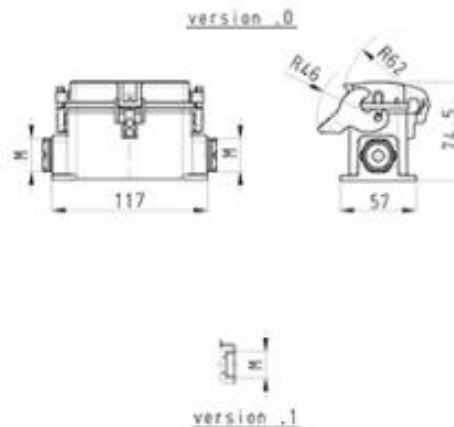

Datasheet

Art.No. 71.340.1635.1

Bottom BAS GUT GR 16 M25 A1

revos BASIC 500V size 16 closed-bottom base with 2 threaded collars M25, with cover, single locking lever

Art.No.	71.340.1635.1
EAN	4015573624849
Order unit	1 pieces

Model

DIN-size	16
Model	Surface mounting (base)
Locking mechanism	Single locking lever
Cable entry	Two-sided
Type of cable	Thread
With cable screw gland	No
Thread size M	25
Hinged lid	Yes
EMC-version	No

Drawings

Bohrbild /Cut out

Dimensions: 117, 56,5, M, 105, 65, Ø5,3/M5

Varianten/Variants

- .0
- .5

71.340.1635.5 BAS GUT GR 16 M25 A5 Kabelfestschraubung, IP65 montiert / Cable gland, IP65 assembled

71.340.1635.1 BAS GUT GR 16 M25 A1 Gewindebohrung / Thread hole