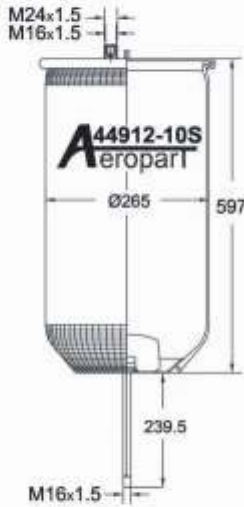

Oem Reference

RVI	5.001.8320.67
-----	---------------

Technical Data

SPACE REQUIRED (dR)	340 mm
---------------------	--------

44912-10S

Order No.: 21061

Cross Reference

CONTITECH	4912 N P10
	4912 N P13 (Without Piston)