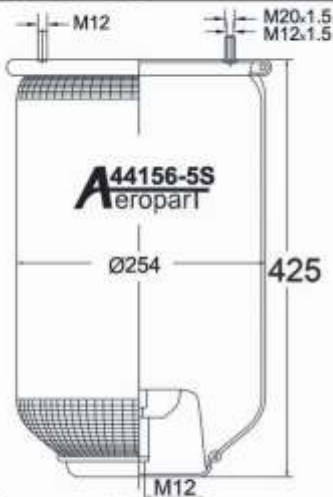

Cross Reference

CONTITECH	4156 N P05
FIRESTONE	1T15M-6

Oem Reference

Technical Data

SPACE REQUIRED (dR)	340 mm