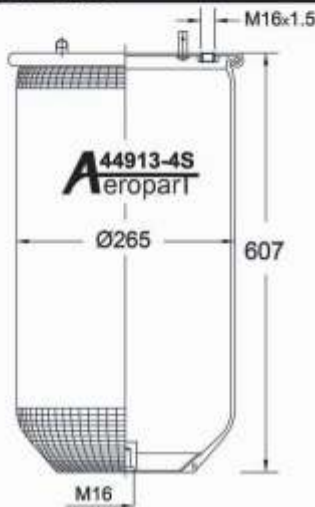

Cross Reference

CONTITECH	4913 N P04
FIRESTONE	1T19F-14

Oem Reference

SCANIA	1379393

Technical Data

SPACE REQUIRED (dR)	355 mm