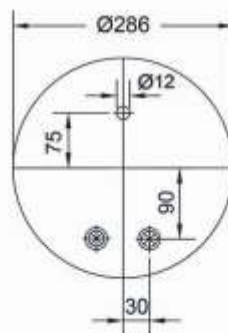

Cross Reference

CONTITECH	4912 N P08
GOODYEAR	1R13-713
CF GOMMA	1TS 19E-4

Oem Reference

RVI	5.001.8320.67

Technical Data

SPACE REQUIRED (dR)	340 mm