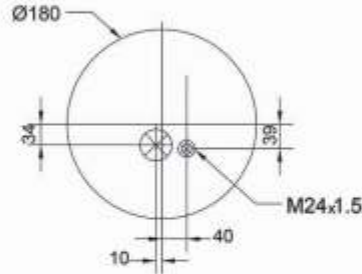

44183-23S

Order No.: 20681

Cross Reference

Oem Reference

Technical Data

CONTITECH	4183 N2

44390-1S

Order No.: 20721