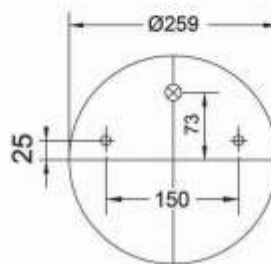

Cross Reference

CONTITECH	940 MB
FIRESTONE	1T17D-4.3 W01 M58 8613
PHOENIX	1 DK 21 K
TAURUS	UR 732-01T
DUNLOP FR	D11U31
GOODYEAR	1R11-703
CF GOMMA	1TC 300-30 205536

Oem Reference

BPW	05.429.40.91.0
BPW TYPE	BPW 30 K
GRANNING	15916

Technical Data

SPACE REQUIRED(dR)	325 mm