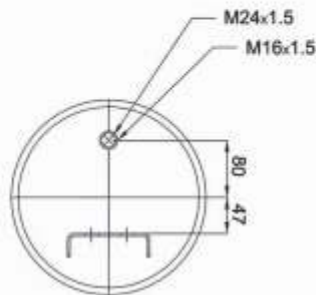

Cross Reference

Oem Reference

Technical Data

CONTITECH	6605 N P01 (Without Piston)

VOLVO	20 582 206
	20 531 984
	20 456 150
	20 427 800
	3 171 692
	20 427 803