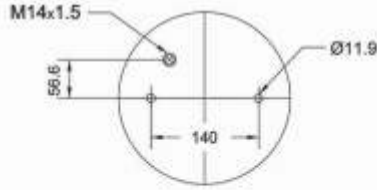

Oem Reference

BPW	05.429.40.72.0
BPW TYPE	BPW 30-1

Technical Data

SPACE REQUIRED(dR)	325 mm
--------------------	--------

30301 S

Order No.: 21261

Cross Reference

FIRESTONE	1T15VR-3 W01 S15 8192