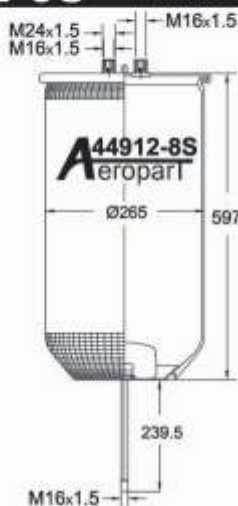

Cross Reference

CONTITECH	4912 N P08
GOODYEAR	1R13-713
CF GOMMA	1TS 19E-4

Oem Reference

RVI	5.001.8320.67

Technical Data

SPACE REQUIRED (dR)	340 mm