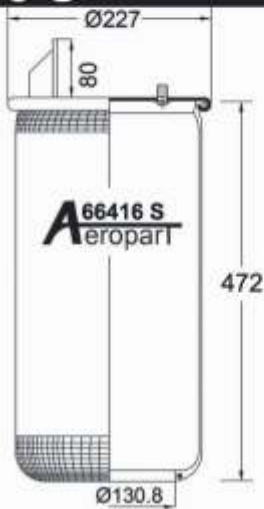

66416 S

Order No.: 21181

Cross Reference

Oem Reference

Technical Data

CONTITECH	6608 N P01 (Without Piston)

VOLVO	20 582 215
	20 531 985
	20 456 152
	20 374 510
	3 171 693
	1 076 416

77803 S

Order No.: 21221