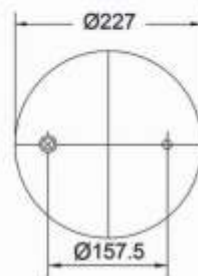

Cross Reference

CONTITECH	4156 N P05
FIRESTONE	1T15M-6

Oem Reference

Technical Data

SPACE REQUIRED (dR)	340 mm