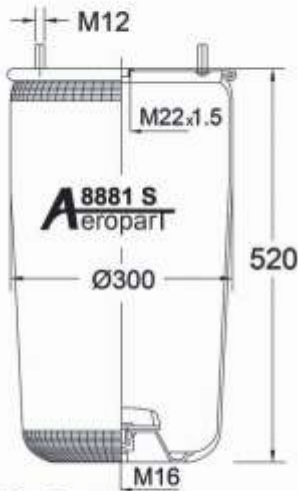

8881 S

Order No.: 20221

Cross Reference

CONTITECH	881 MB
FIRESTONE	1T66F-10.8 W01 M58 8978
PHOENIX	1 DK 32
TAURUS	KR 836-01T
DUNLOP FR	D14U36
GOODYEAR	1R14-708
CF GOMMA	1TC 360-45 204530

Oem Reference

BPW	05.429.40.01.0
BPW TYPE	BPW 36

Technical Data

SPACE REQUIRED (dR)	385 mm

9940 S

Order No.: 20241