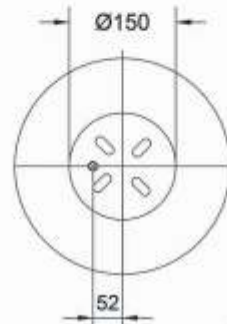

Cross Reference

Oem Reference

Technical Data

CONTITECH	4390 N1
DUNLOP FR	D12U25
GOODYEAR	9507
CF GOMMA	1VSC 285-30

DIAMLER CHRYSLER	A 942.328.00 01
EVO BUS	A 942.327.0001

SPACE REQUIRED (dR)	298 mm