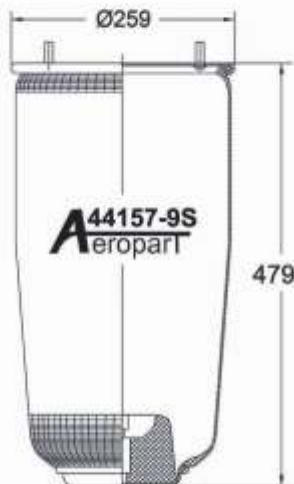

Cross Reference

CONTITECH	4157 N P09 (Without Piston)

Oem Reference

Technical Data

SPACE REQUIRED (dR)	315 mm
DESIGN HEIGHT	400 mm