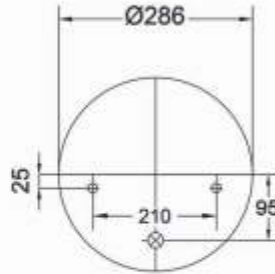

44023-3S

Order No.: 20441

Cross Reference

CONTITECH	4023 N
FIRESTONE	1T19F-11
	W01 M58 6348
GOODYEAR	1R14-729
CF GOMMA	1T 19E-2
	204676

Oem Reference

SAF	3.229.0031.00

Technical Data

44156-5S

Order No.: 20521