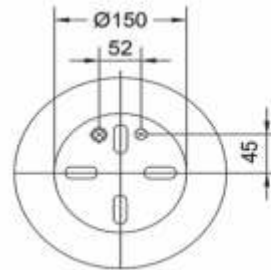

Technical Data

CONTITECH	4390 N1
DUNLOP FR	D12U25
GOODYEAR	9507
CF GOMMA	1VSC 285-30

DIAMLER CHRYSLER	A 942.328.00 01
EVO BUS	A 942.327.0001

SPACE REQUIRED (dR)	298 mm

44390-2s

Order No.: 21341

Cross Reference