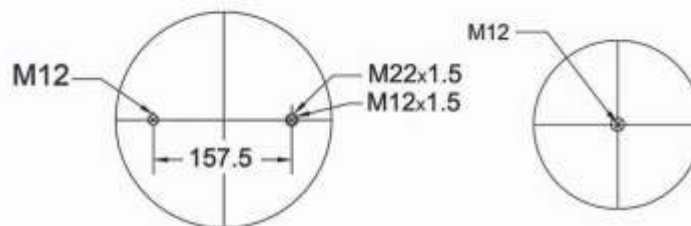

Cross Reference

CONTITECH	4157 N P09 (Without Piston)

Oem Reference

Technical Data

SPACE REQUIRED (dR)	315 mm
DESIGN HEIGHT	400 mm