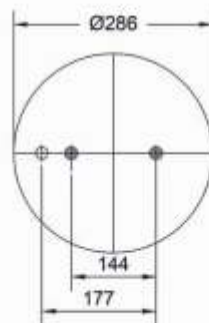

Cross Reference

CONTITECH	4913 N P04
FIRESTONE	1T19F-14

Oem Reference

SCANIA	1379393

Technical Data

SPACE REQUIRED (dR)	355 mm