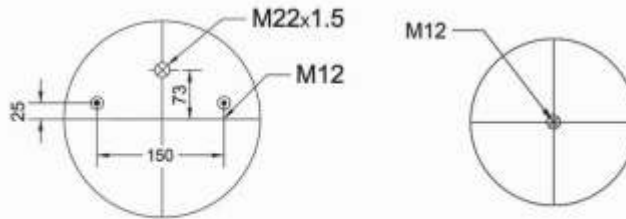

Technical Data

SPACE REQUIRED (dR)	340 mm

44157-4S

Order No.: 20541

Cross Reference

CONTITECH	4157 N P04 (Without Piston)

Oem Reference

Technical Data