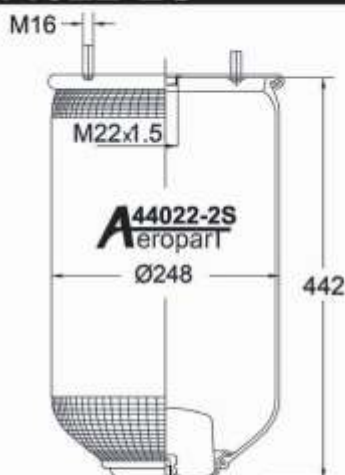

Cross Reference

CONTITECH	4022 N P02
FIRESTONE	1T17BS-6 W01 M58 0756
PHOENIX	1 DK 22 E-9 NP
TAURUS	UR 725-28T
DUNLOP FR	D11U40
GOODYEAR	1R11-709

Oem Reference

SAF	4.284.3006.00 2618 V 2619 V

Technical Data

SPACE REQUIRED (dR)	325 mm