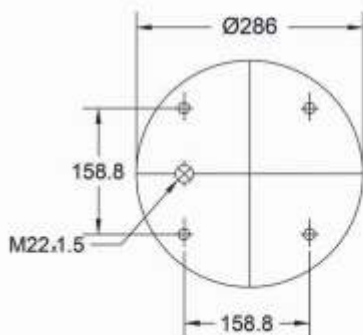

SPACE REQUIRED(dR)	325 mm
--------------------	--------

8813 S

Order No.: 20121

Cross Reference

Oem Reference

Technical Data

CONTITECH	813 MB/0
FIRESTONE	1T19L-11
	W01 M58 7238
PHOENIX	1 D 28 B-5 NP

SPACE REQUIRED (dR)	330mm
DESIGN HEIGHT	355 mm