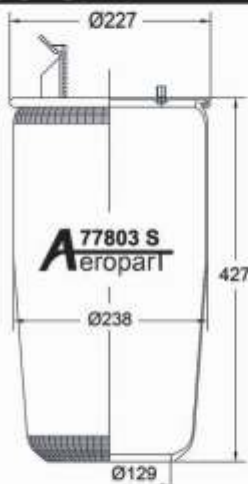

Cross Reference

Oem Reference

Technical Data

CONTITECH	6605 N P01 (Without Piston)

VOLVO	20 582 206
	20 531 984
	20 456 150
	20 427 800
	3 171 692
	20 427 803