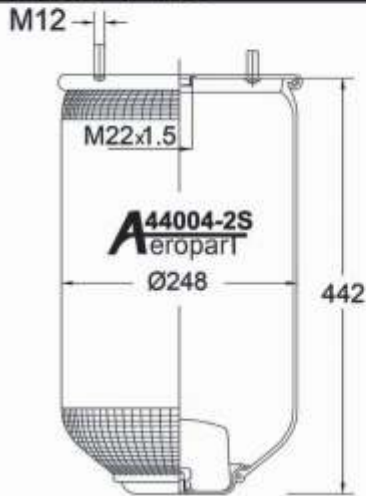

44004-2S

Order No.: 20381

Cross Reference

CONTITECH	4004 N P02
FIRESTONE	1T17BS-6 W01 M58 0919
PHOENIX	1 DK 22 E-5 NP
TAURUS	UR 725-27T
DUNLOP FR	D12U13
GOODYEAR	1R11-705

Oem Reference

SAF	4.284.3003.01 2618

Technical Data

SPACE REQUIRED (dR)	325 mm

44022-2S

Order No.: 20421