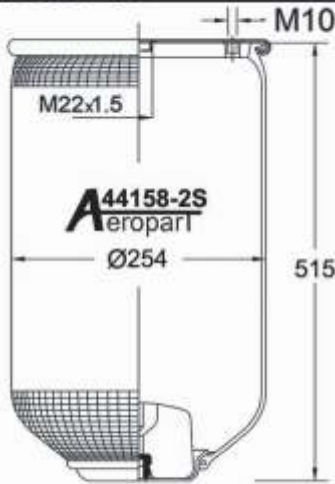

44158-2S

Order No.: 20621

Cross Reference

CONTITECH	4158 N P02
PHOENIX	1 DK 20 B-1 MP
DUNLOP FR	D12U23

Oem Reference

Technical Data

SPACE REQUIRED (dR)	315 mm

44159-5S

Order No.: 20641