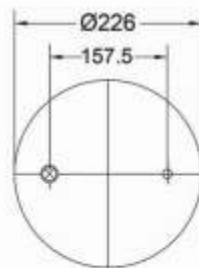

Cross Reference

CONTITECH	4159 N P05
FIRESTONE	1T15M-9
	W01 M58 0736

Oem Reference

Technical Data

SPACE REQUIRED (dR)	340 mm