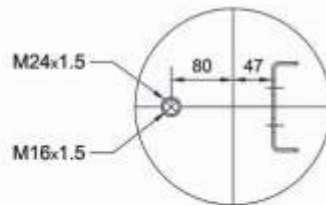

66416 S

Order No.: 21181

Cross Reference

Oem Reference

Technical Data

CONTITECH	6608 N P01 (Without Piston)

VOLVO	20 582 215
	20 531 985
	20 456 152
	20 374 510
	3 171 693
	1 076 416

77803 S

Order No.: 21221