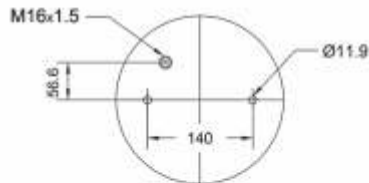

Cross Reference

Oem Reference

Technical Data