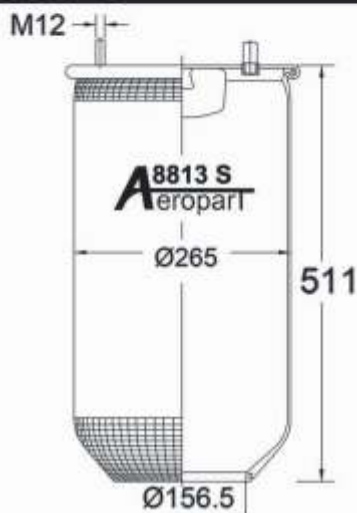

SPACE REQUIRED(dR)	325 mm
--------------------	--------

8813 S

Order No.: 20121

Cross Reference

Oem Reference

Technical Data

CONTITECH	813 MB/0
FIRESTONE	1T19L-11
	W01 M58 7238
PHOENIX	1 D 28 B-5 NP

SPACE REQUIRED (dR)	330mm
DESIGN HEIGHT	355 mm