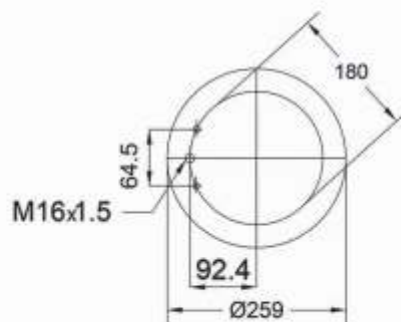

Cross Reference

Oem Reference

Technical Data

Cross Reference		Oem Reference	
CONTITECH	4713 N	VOLVO	1 076 595
DUNLOP FR	D12U24		
GOODYEAR	1R12-763		
CF GOMMA	1TS 300-28 206778