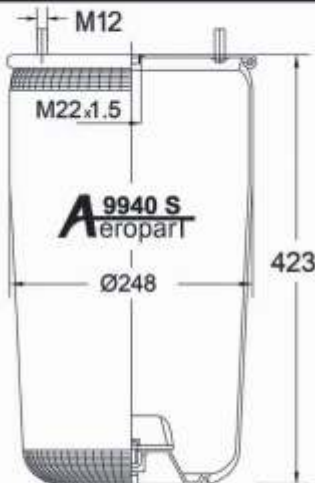

Cross Reference

CONTITECH	940 MB
FIRESTONE	1T17D-4.3 W01 M58 8613
PHOENIX	1 DK 21 K
TAURUS	UR 732-01T
DUNLOP FR	D11U31
GOODYEAR	1R11-703
CF GOMMA	1TC 300-30 205536

Oem Reference

BPW	05.429.40.91.0
BPW TYPE	BPW 30 K
GRANNING	15916

Technical Data

SPACE REQUIRED(dR)	325 mm