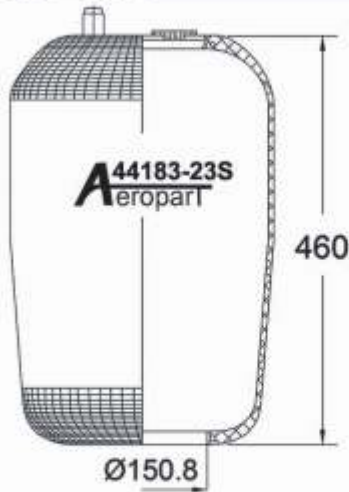

44183-23S

Order No.: 20681

Cross Reference

Oem Reference

Technical Data

CONTITECH	4183 N2

44390-1S

Order No.: 20721