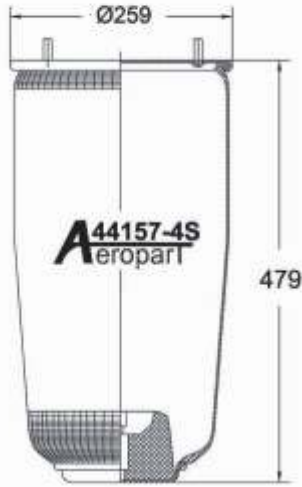

Technical Data

SPACE REQUIRED (dR)	340 mm

44157-4S

Order No.: 20541

Cross Reference

CONTITECH	4157 N P04 (Without Piston)

Oem Reference

Technical Data