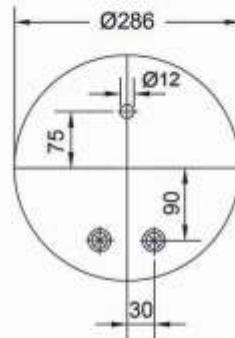

Oem Reference

RVI	5.001.8320.67
-----	---------------

Technical Data

SPACE REQUIRED (dR)	340 mm
---------------------	--------

44912-10S

Order No.: 21061

Cross Reference

CONTITECH	4912 N P10
	4912 N P13 (Without Piston)