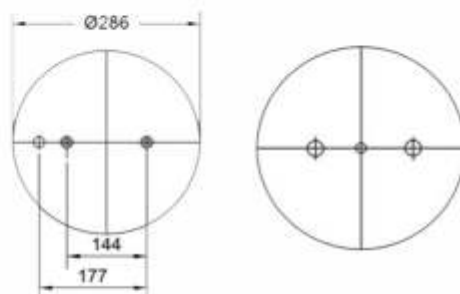

6608

Order No.: 31801

Cross Reference

Oem Reference

Technical Data

CONTITECH	6608 N P02
FIRESTONE	1T19F-14-W01 095 0366
TAURUS	KR 625-16
CF GOMMA	1T 19E-93

SCANIA	1379392

SPACE REQUIRED(dR)	325 mm

8813 S

Order No.: 20121