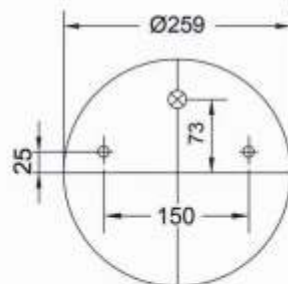

Oem Reference

BPW	05.429.40.03.0
BPW TYPE	BPW 30

Technical Data

SPACE REQUIRED(dR)	325 mm
--------------------	--------

9951 S

Order No.: 20301

Cross Reference

CONTITECH	951 MB
FIRESTONE	1T17D-12
	W01 M58 8621
GOODYEAR	1R11-704