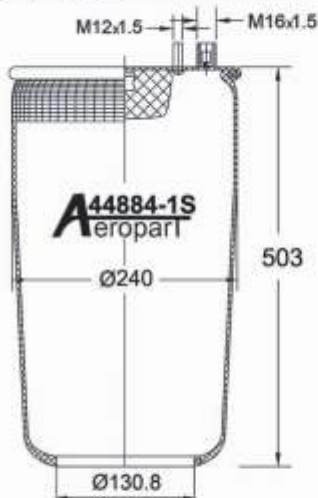

44884-1S

Order No.: 20941

Cross Reference

CONTITECH	4884 N1 P01
DUNLOP FR	D11U48
GOODYEAR	1R11-820
CF GOMMA	1TS 290-28

Oem Reference

M.A.N.	81.43601.0152

Technical Data

Loading capacity (5bar)	20 kN
Loading Capacity Max. (7bar)	36.5 kN

44912-8S

Order No.: 21041