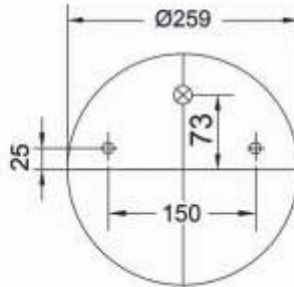

Oem Reference

BPW	05.429.40.91.0
BPW TYPE	BPW 30 K
GRANNING	15916

Technical Data

SPACE REQUIRED(dR)	325 mm
--------------------	--------

9941 S

Order No.: 20261

Cross Reference

CONTITECH	941 MB
FIRESTONE	1T17D-8.3
	W01 M58 8620
PHOENIX	1 DK 21
TAURUS	UR 730-01T
DUNLOP FR	D11U30
GOODYEAR	1R11-700
CF GOMMA	1TC 300-36
	204466