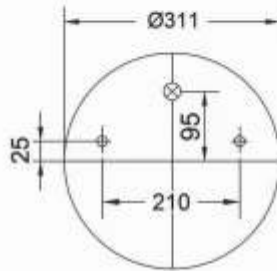

8881 S

Order No.: 20221

Cross Reference

CONTITECH	881 MB
FIRESTONE	1T66F-10.8 W01 M58 8978
PHOENIX	1 DK 32
TAURUS	KR 836-01T
DUNLOP FR	D14U36
GOODYEAR	1R14-708
CF GOMMA	1TC 360-45 204530

Oem Reference

BPW	05.429.40.01.0
BPW TYPE	BPW 36

Technical Data

SPACE REQUIRED (dR)	385 mm

9940 S

Order No.: 20241